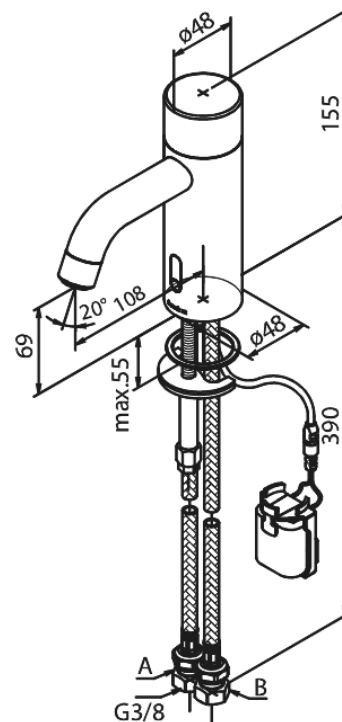

Product features

FM Mattsson Mora Group Denmark
Østbirkvej 2, DK-5240 Odense NØ

+45 88 33 00 34 damixa-international@fmm-mora.com

Mere information på DK-56416218

damixa